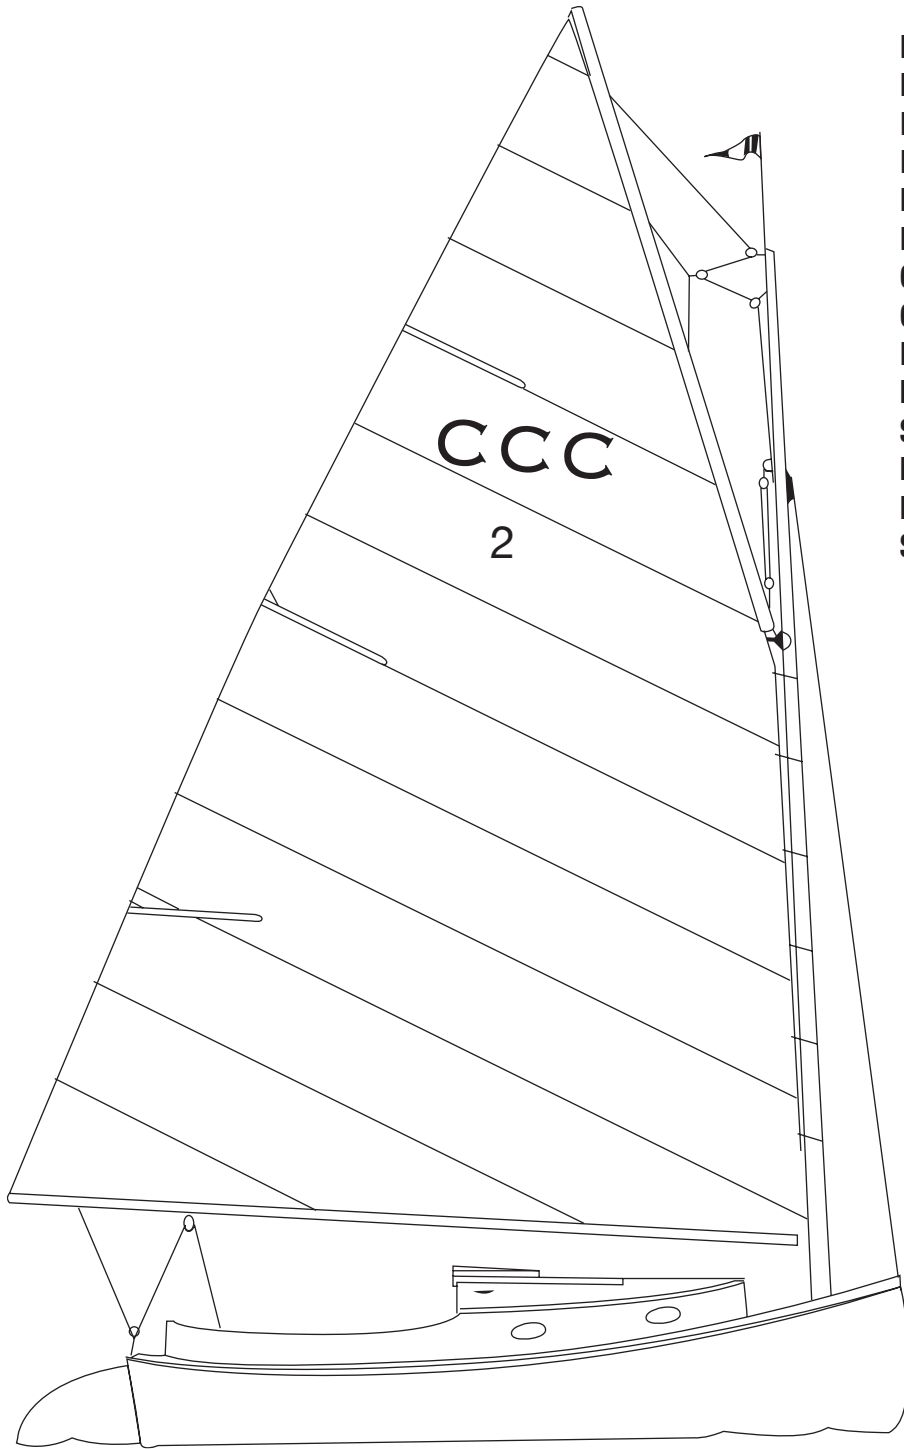

Cat Cod Cat

Specifications

Length Overall	17'0"
Beam	7'11"
Draft-Board Up	20"
Draft-Board Down	58"
Freeboard Forward	3'4"
Freeboard Aft	2'
Cockpit Length	6'5"
Cockpit Width	6'
Bunk Length	6'6"
Headroom	48"
Sailing Displacement	2200 lbs.
Ballast Lead	500 lbs.
Mast Length	25'9"
Sail Area	250 sq. ft.