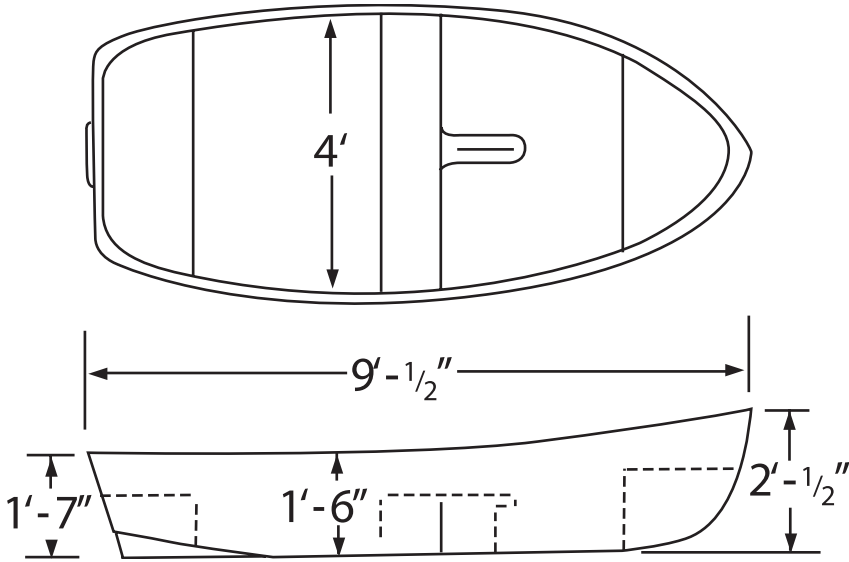

MK Dinghy

Specifications

Length Overall 9' 1 1/2"
Beam 4'0"
Depth amidship 1'6"

Weight

Rowing Model 98 lbs.
Sailing Model 125 lbs.
Sail Area 45 sq. ft.