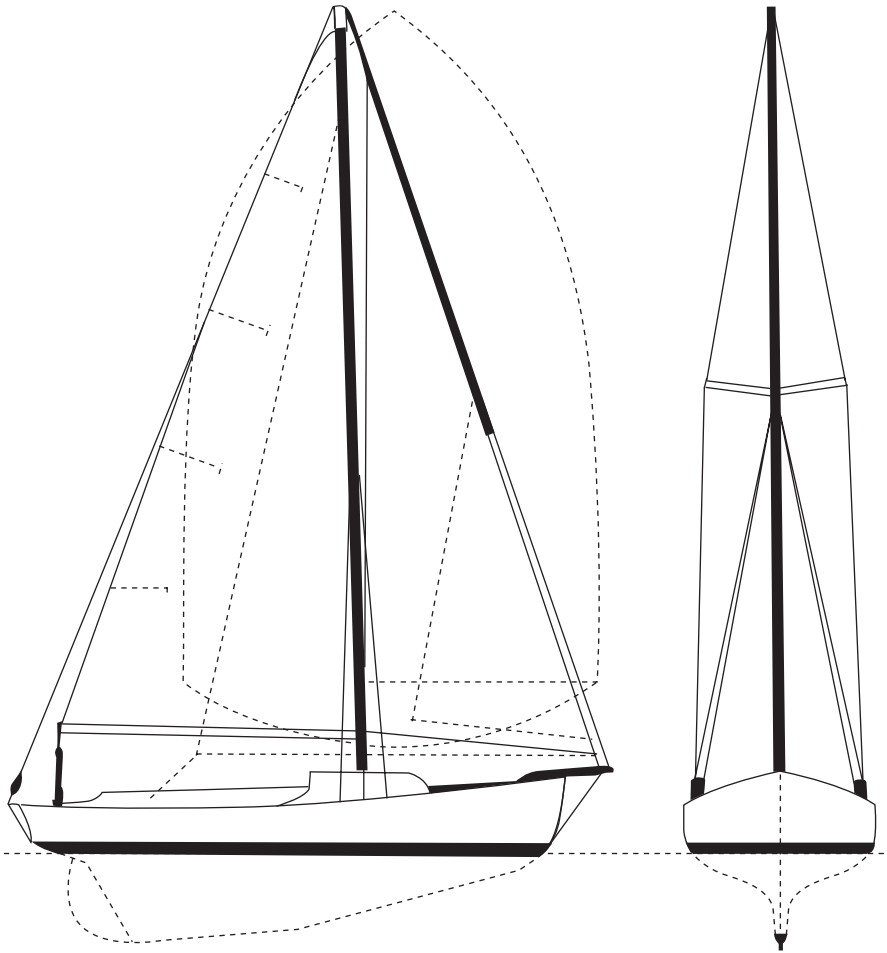

Goldeneye

Specifications

Length Overall	18'3"
Waterline Length	15'10"
Beam	6'4"
Draft	3'
Sail Area	193 sq. ft.
Genoa	160 sq. ft.
Keel Lead	1320 lbs.
Displacement	2500 lbs.

Cape Cod Shipbuilding Co.
P.O. Box 152
7 Narrows Rd.
Wareham, MA 02571-0152