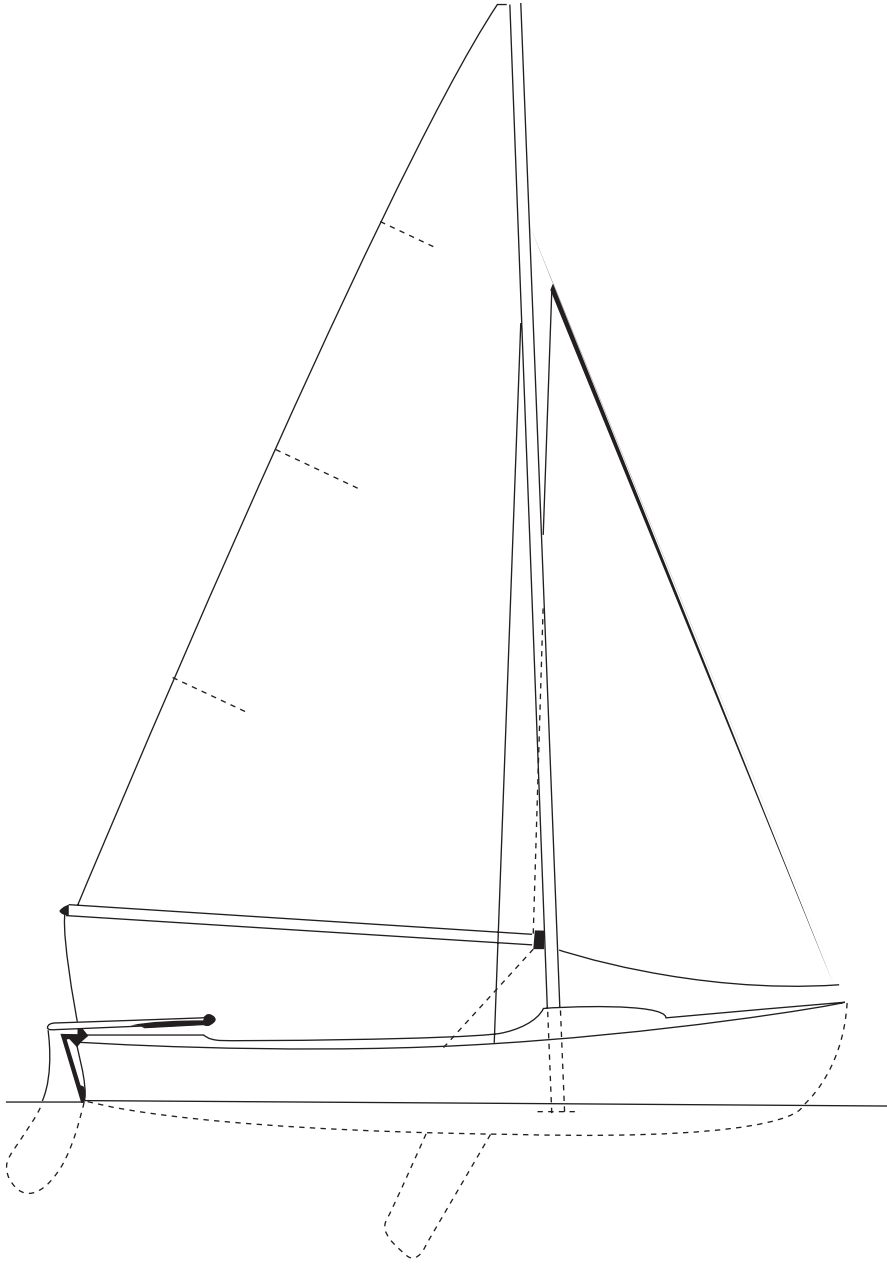

Gemini

Specifications

Length Overall	16' 1"
Waterline Length	14' 9"
Beam	5'7"
Draft Hull	7"
Draft (boards down)	40"
Sail Area	140 sq. ft.
Weight	440 lbs.

Cape Cod Shipbuilding Co.
P.O. Box 152
7 Narrows Rd.
Wareham, MA 02571-0152