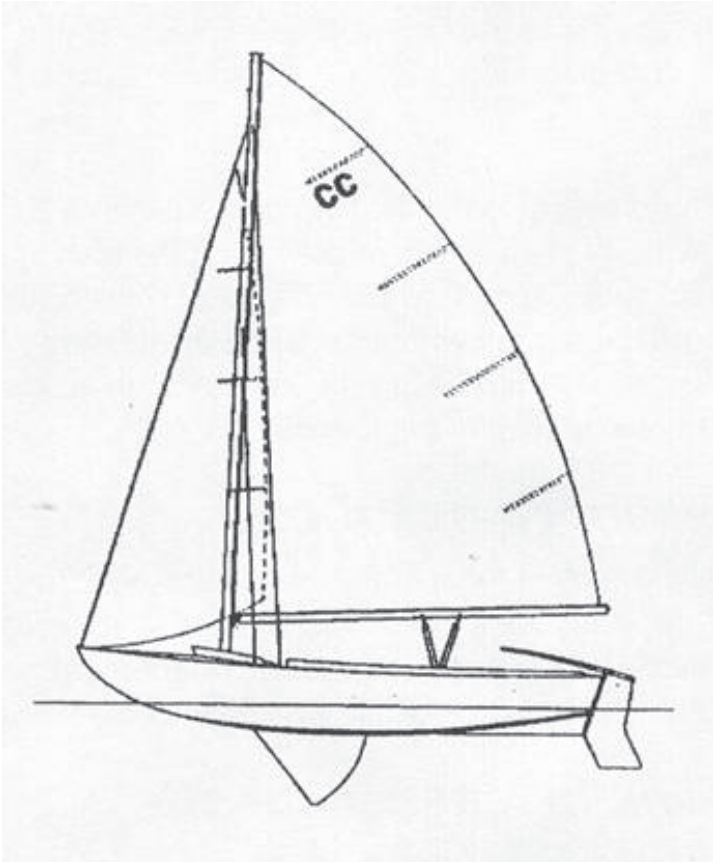

# Cape Cod Knockabout

## Specifications

Length Overall	18'0"
Length Waterline	15'6"
Draft (board up)	9"
Draft (board down)	4'2"
Beam	6'0"
Weight (bare hull)	650 lbs.
Main and Jib Sail Area	187 sq. ft.
Spinnaker Sail Area	150 sq. ft.